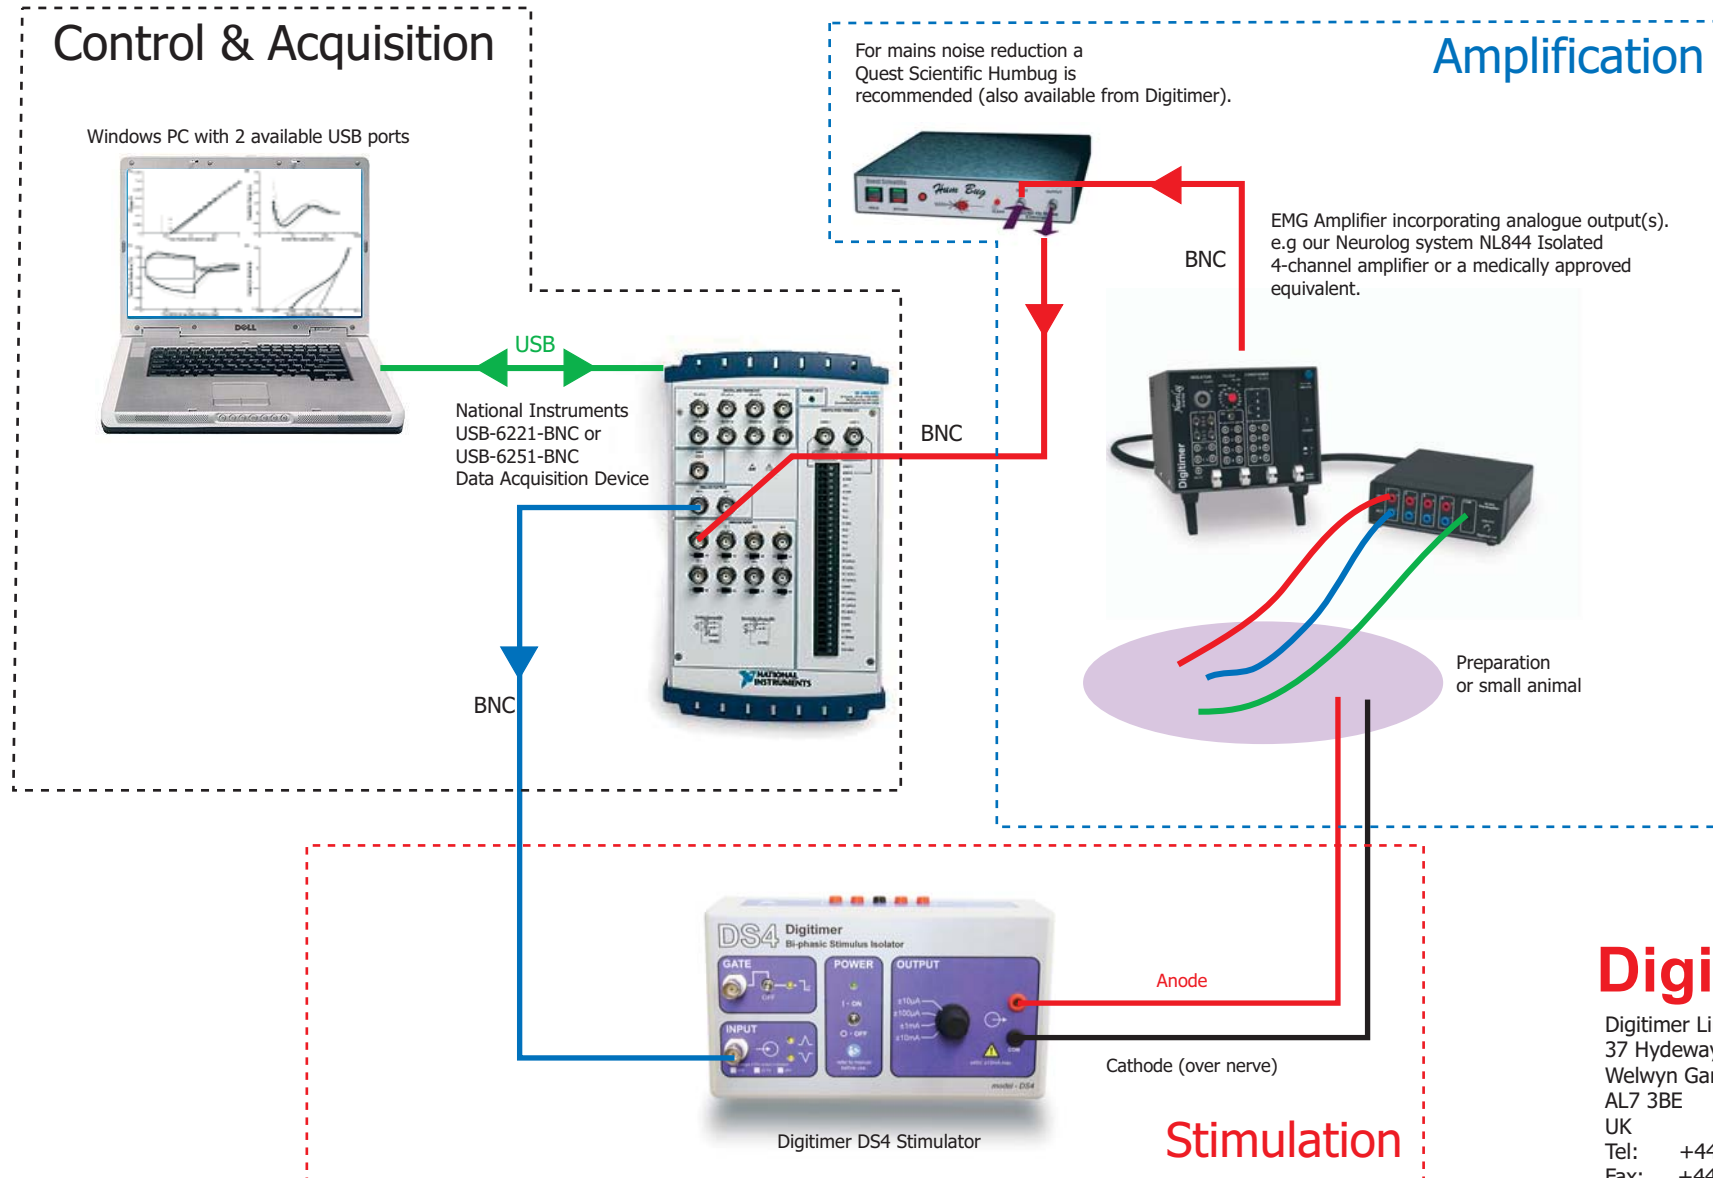

# Typical Equipment Setup for Digitimer DS4/QtracW Installation

This configuration is ideal for non-human research applications which require lower levels of current ( $\pm 10\text{mA}$ ).